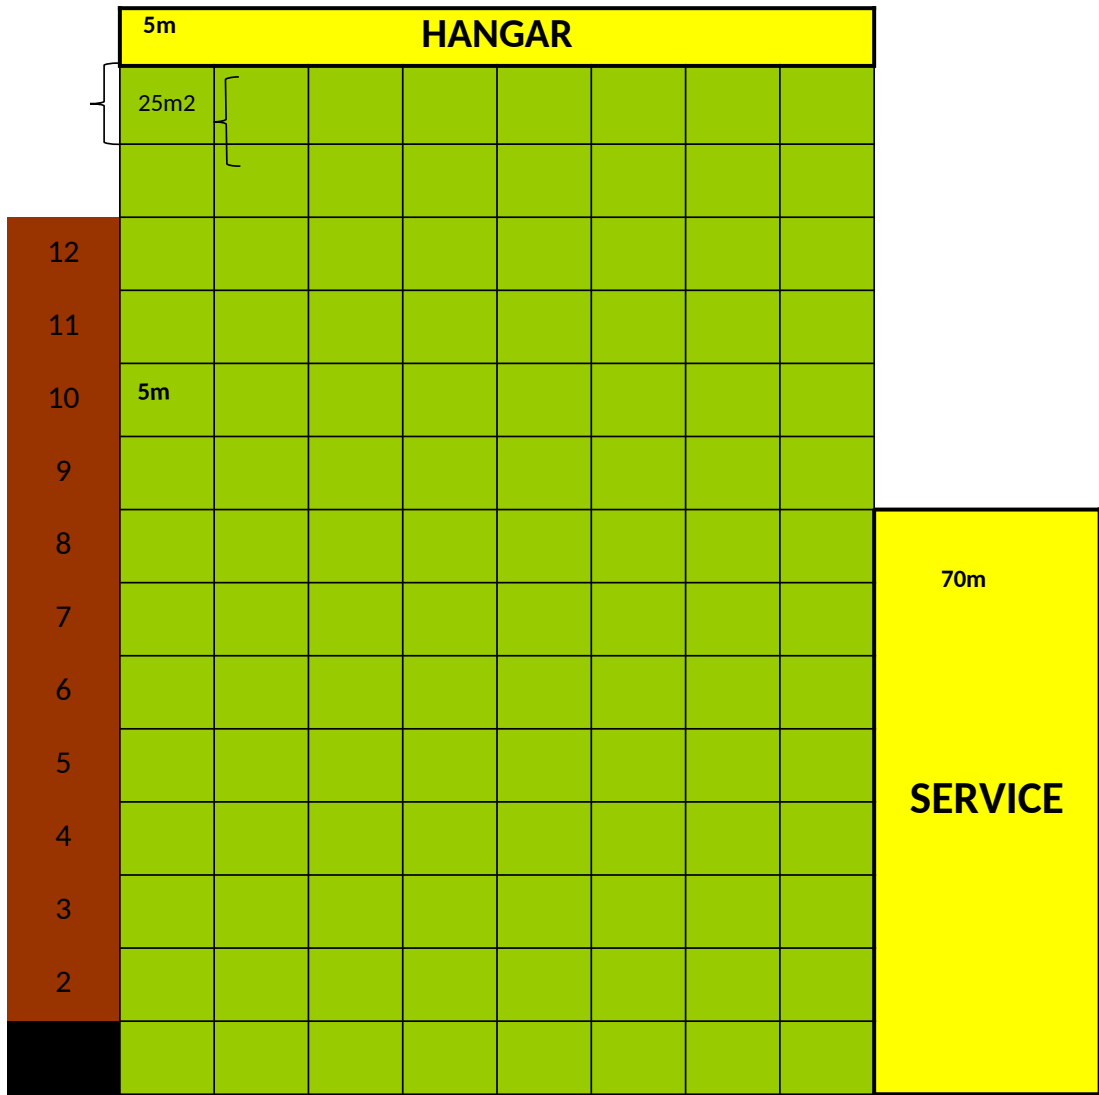

- BOX
- Parking place reserved for box rentals
- Parking place free
- Neobsadzovať

40m