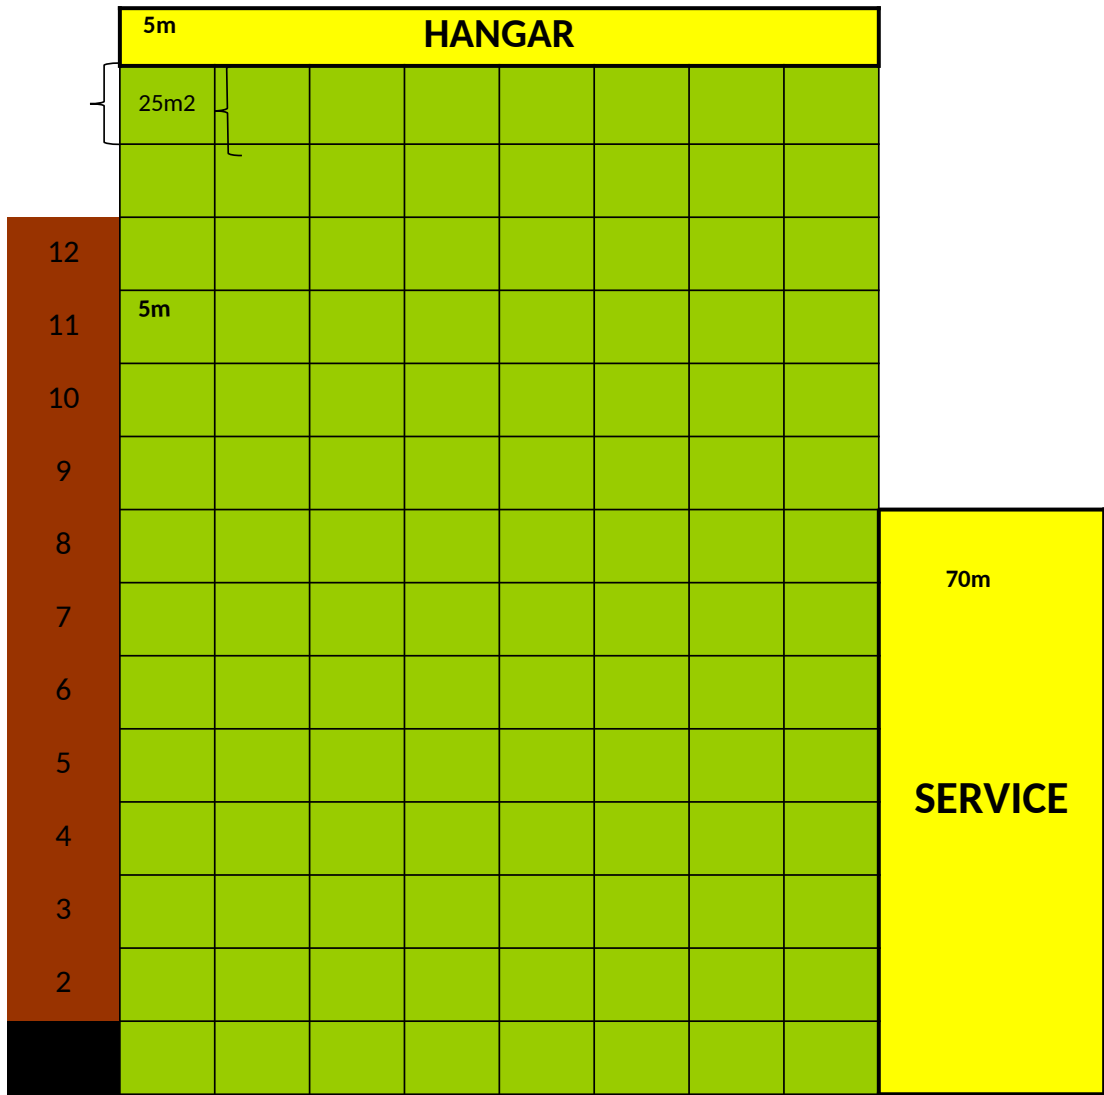

- BOX
- Parking place reserved for box rentals
- Parking place free
- Neobsadzovať

40m